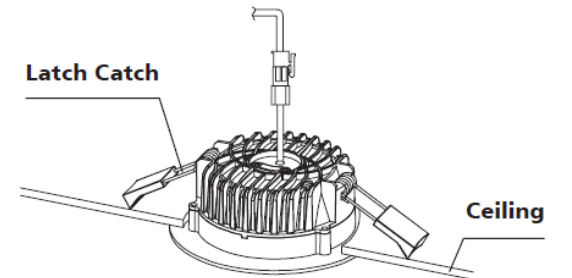

Easy and Safe

Install requirements

A-gap above the top of the fitting	25mm
B-side gap to the structural membrane	25mm
C-gap between thermal insulation	25mm

Ceiling opening $\varnothing 230-260\text{mm}$

1

Connection Power

Latch Catch

2

A. Vertical pull Latch

B. Fasten the latch on the ceiling

3

Latch Catch

Ceiling