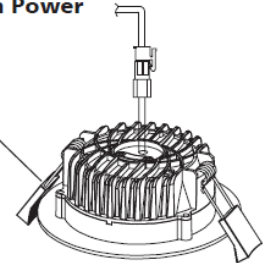

Easy and Safe

Install requirements

A-gap above the top of the fitting	25mm
B-side gap to the structural membrane	25mm
C-gap between thermal insulation	25mm

Ceiling opening $\varnothing 230-260\text{mm}$

1

Connection Power

Latch Catch

2

A. Vertical pull Latch

B. Fasten the latch on the ceiling

3

Latch Catch

Ceiling