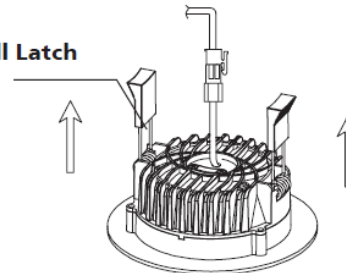

Easy and Safe

Install requirements

A-gap above the top of the fitting	25mm
B-side gap to the structural membrane	25mm
C-gap between thermal insulation	25mm

Ceiling opening $\varnothing 230-260\text{mm}$

1

Connection Power

Latch Catch

2

A. Vertical pull Latch

B. Fasten the latch on the ceiling

3

Latch Catch

Ceiling