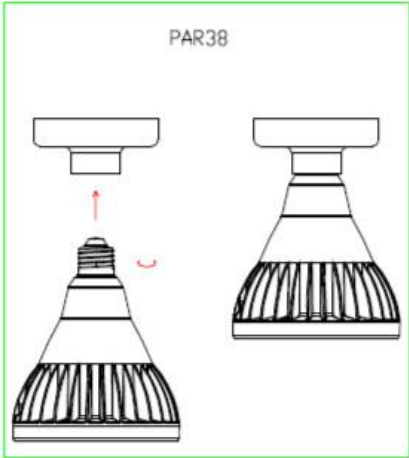

3.Installation Notes