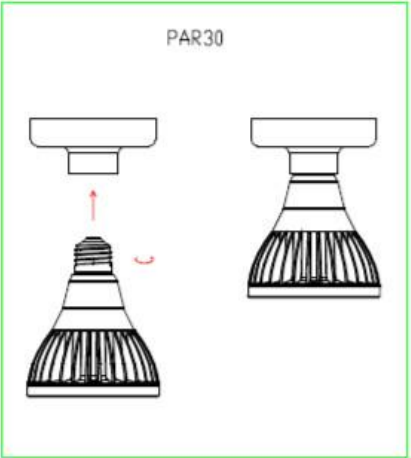

3.Installation Notes