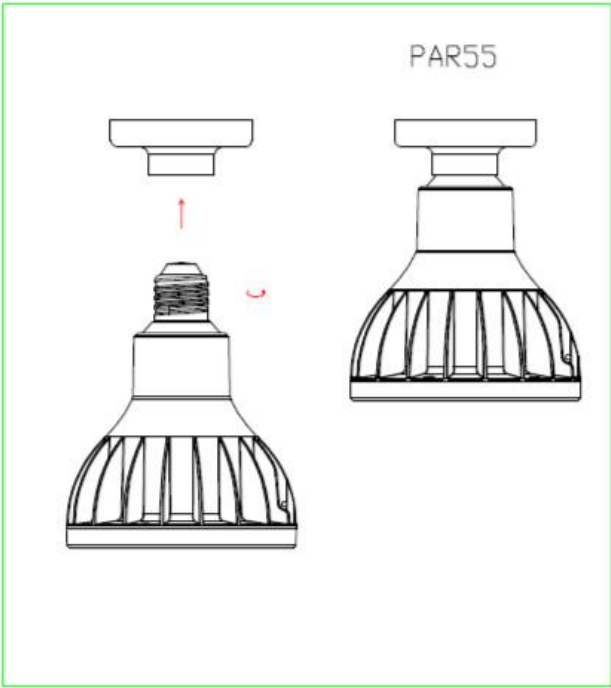

3.Installation Notes