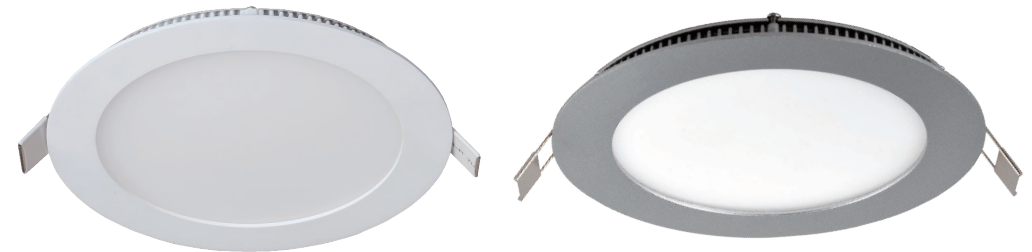

Round Panel Light PL14519 / PL1819 / PL2019 / PL2419 / PL3019

Technical Specifications

Voltage: AC100-240V / AC200-240V
Power: 7W / 10W / 15W / 20W
Power Factor: ≥0.9
Beam angle: 120°
CCT: 3000K 4000K 5000K 5700K

Lifespan: 40000hrs
CRI: ≥80
IP: 40
Dimmable: Triac dimmable / 0-10V dimmable
Surface color: White / Silver

Model	Non-DIM Lumen (±5%)				DIM Lumen (±5%)			
	3000K	4000K	5000K	5700K	3000K	4000K	5000K	5700K
UP-PL14519-7W	470	490	530	550	430	470	490	500
UP-PL1819-10W	680	700	750	780	620	670	700	720
UP-PL2019-10W	680	700	750	780	620	670	700	720
UP-PL2219-15W	1000	1050	1100	1130	900	970	1000	1030
UP-PL2419-15W	980	1050	1100	1180	950	990	1080	1130
UP-PL2419-20W	1190	1260	1340	1460	1060	1140	1220	1320
UP-PL3019-20W	1380	1450	1480	1520	1280	1350	1380	1420