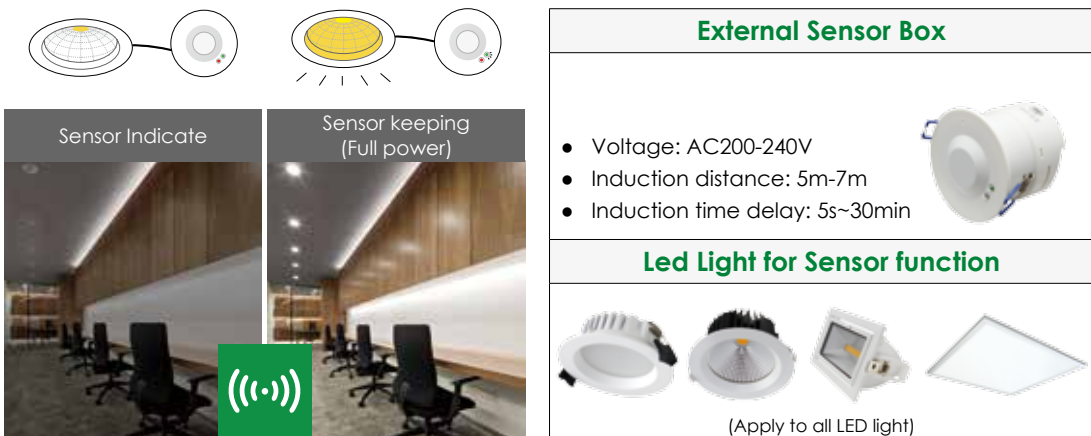

External Sensor Function

External Sensor Box   - Voltage: AC200-240V   - Induction distance: 5m-7m   - Induction time delay: 5s~30min
Led Light for Sensor function   (Apply to all LED light)