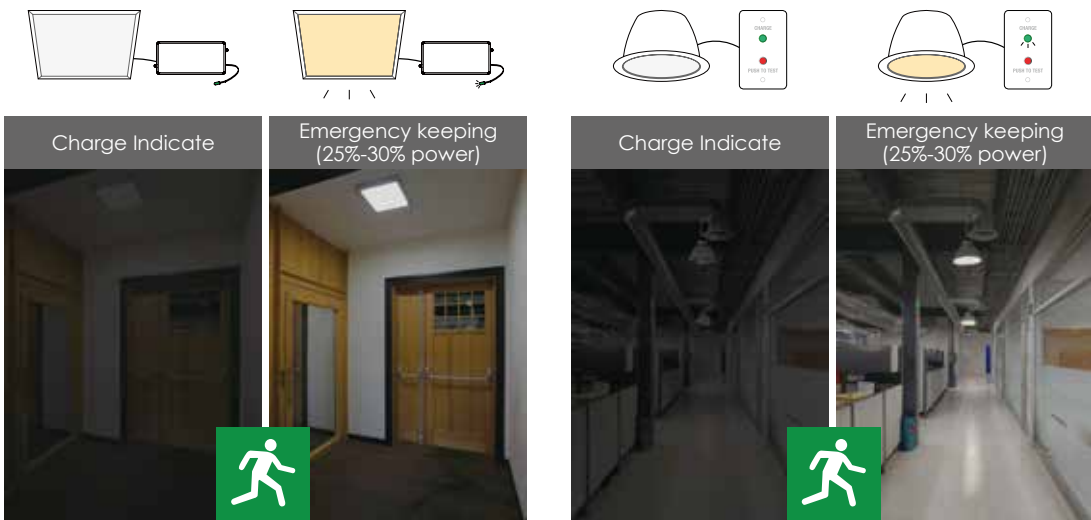

External Emergency Function

External Emergency driver for Europe - Emergency power: 4W / 10W - Voltage: AC200-240V - Duration: 3hrs - Charging time: 24hrs	Led Light for Emergency function (Apply to SMD / COB downlights, panel lights, ceiling lights)

External Emergency driver for North America - Emergency power: 4W / 10W / 25W - Voltage: AC120-277V - Duration: 3hrs - Charging time: 24hrs	Led Light for Emergency function (Apply to SMD / COB downlights, panel lights)