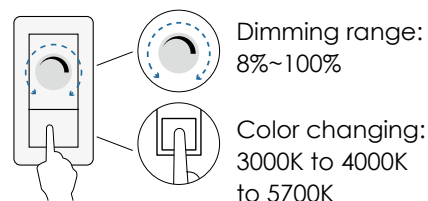

Model: UP-PL-G2

Voltage: AC200-240V
 Power: 18W / 36W
 CCT: 3000K~5700K
 Beam angle: 120°
 Lumen: 80lm/W
 Product size: 300x300mm, 300x600mm, 600x600mm

P Wall Switch Function

Three colors in one LED lamp

Advantages:

- Color changing: from 3000K to 4000K to 5700K.
- Dimmable: compatible with most triac dimmers.
- Memory: remember the color you have chosen.
- Reset: easy come back to the initial color.

P3 Slide Switch Function