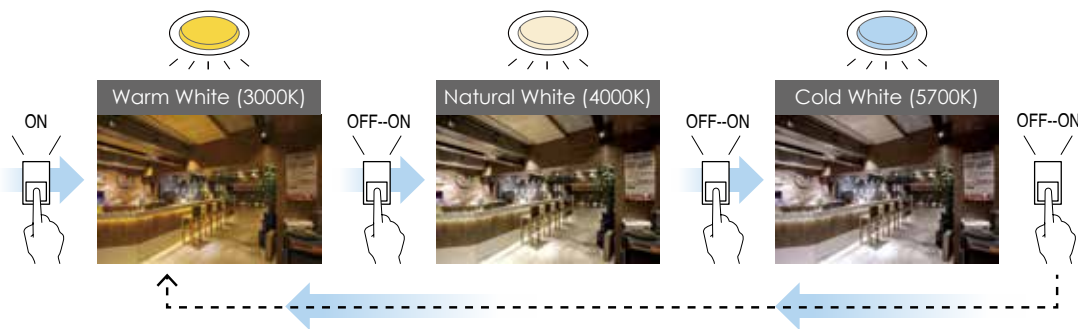

P Wall Switch Function

Three colors in one LED lamp

Advantages:

- Color changing: from 3000K to 4000K to 5700K.
- Dimmable: compatible with most triac dimmers.
- Memory: remember the color you have chosen.
- Reset: easy come back to the initial color.