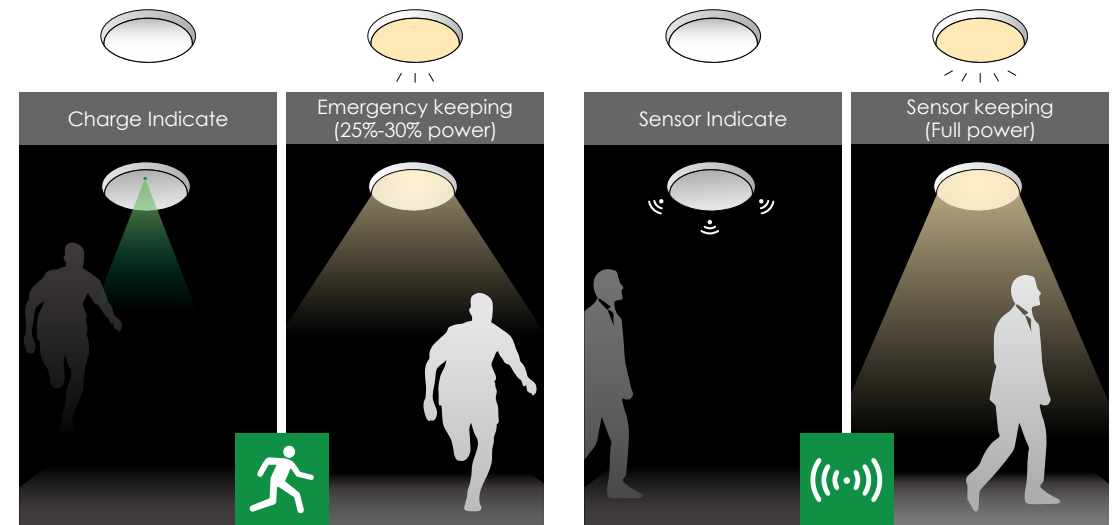

Built-in Emergency & Sensor Function

Emergency Function

- Emergency power: 4W
- Emergency time: 3hrs
- Charging time: 24hrs

Sensor Function

- Induction distance: 5m-7m
- Induction time delay: 30s

LED Light for Built-in Emergency & Sensor function

	Model: UP-AL08-M Voltage: AC200-240V Power: 12W / 18W / 25W / 30W CCT: 3000K, 4000K, 5000K, 5700K Beam angle: 120° Lumen: 85lm/W Product size: Ø200x48mm, Ø250x48mm, Ø300x48mm

	Model: UP-AL06-BO / UP-AL08-BT Voltage: AC220-240V Power: 9W / 18W / 25W / 36W / 50W CCT: 3000K, 4000K, 5000K, 5700K Beam angle: 120° Lumen: 85lm/W Product size: 624x120x108mm, 1232x120x108mm, 1535x120x108mm